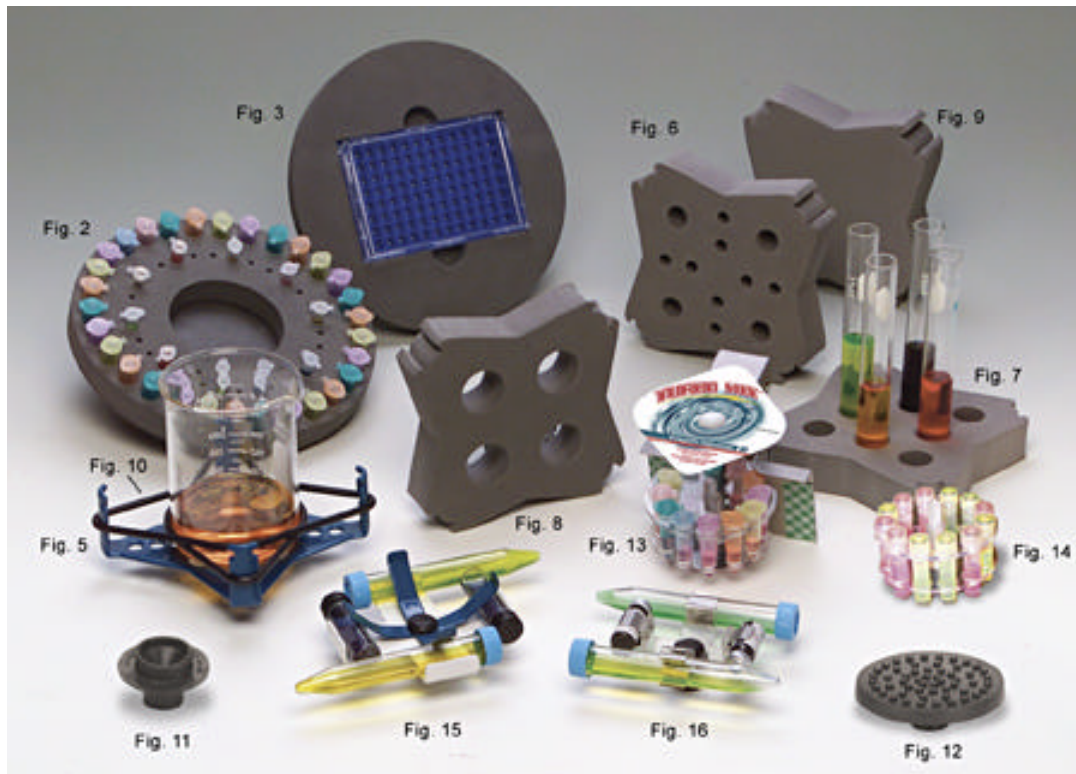

Multi-Task Genie™ Family Accessories

Our Vast Range Of Accessories Allows For The Ultimate In Multi-Task Versatility For Any Application!

Fig. 1
Model H301
Multiple Sample
Starter Set

Fig. 4
Model H302
Large Sample Set

Fig.	Catalog No.	Description	Fig.	Catalog No.	Description
1	504-0233-00	Model H301 Multiple Sample Starter Set	4	503-0282-00	Model H302 Large Sample Set
--	146-6005-00	6-inch Platform (not shown separately)	5	504-0039-00	Recessed Platform
2	504-0234-00	Microtube Foam Insert (2)	6	503-0278-00	9-16mm Tube Foam Inserts (2)
3	504-0235-00	Microplate Foam Insert (2)	7	503-0279-00	14-29mm Tube Foam Inserts (2)
11	146-3011-00	Pop-off Cup	8	503-0280-00	29-37mm Tube Foam Inserts (2)
12	OK-0500-902	3-inch Platform with Rubber Cover	9	503-0277-00	Blank Foam Inserts (2)
13	SI-0563	TurboMix™ Attachment, 1.5ml Tubes	--	503-0283-00	Assorted Foam Inserts (4)
--	SI-0562	TurboMix Attachment, 2.0ml Tubes (not shown)	10	568-0001-00	Elastic Bands (2)
--	0A-0563-010	1.5ml Microtube Holder* (not shown separately)	--	SI-0510	Two-Tier Microplate Foam Insert (not shown)
14	0A-0563-011	2.0ml Screw-cap Microtube Holder*	15	SI-0511	Large Ampule/Tube Attachment
			16	SI-0570	Small Ampule/Tube Attachment

* May be used with TurboMix attachment or Disruptor Genie

NOTE: Vortex-Genie 1 may only be used with pop-off cup and 3-inch platform

U.S. Pat. 5,707,861