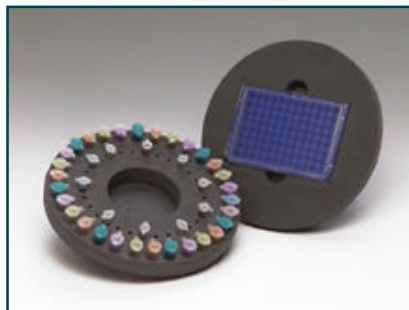

Multi-Task Genie™ Family Accessories

Our Vast Range Of Accessories Allows For The Ultimate In Multi-Task Versatility For Any Application!

Fig. 1
Model H301
Multiple Sample
Starter Set

Fig. 4
Model H302
Large Sample Set

Fig.	Catalog No.	Description	Fig.	Catalog No.	Description
1	504-0233-00	Model H301 Multiple Sample Starter Set	4	503-0282-00	Model H302 Large Sample Set
--	146-6005-00	6-inch Platform (not shown separately)	5	504-0039-00	Recessed Platform
2	504-0234-00	Microtube Foam Insert (2)	6	503-0278-00	9-16mm Tube Foam Inserts (2)
3	504-0235-00	Microplate Foam Insert (2)	7	503-0279-00	14-29mm Tube Foam Inserts (2)
11	146-3011-00	Pop-off Cup	8	503-0280-00	29-37mm Tube Foam Inserts (2)
12	OK-0500-902	3-inch Platform with Rubber Cover	9	503-0277-00	Blank Foam Inserts (2)
13	SI-0563	TurboMix™ Attachment, 1.5ml Tubes	--	503-0283-00	Assorted Foam Inserts (4)
--	SI-0562	TurboMix Attachment, 2.0ml Tubes (not shown)	10	568-0001-00	Elastic Bands (2)
--	0A-0563-010	1.5ml Microtube Holder* (not shown separately)	--	SI-0510	Two-Tier Microplate Foam Insert (not shown)
14	0A-0563-011	2.0ml Screw-cap Microtube Holder*	15	SI-0511	Large Ampule/Tube Attachment
			16	SI-0570	Small Ampule/Tube Attachment