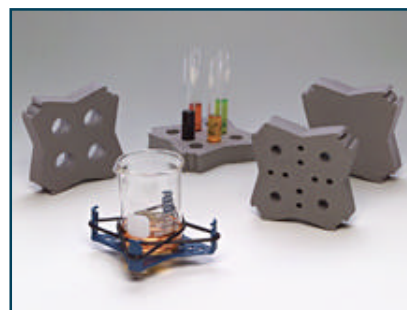

Multi-Task Genie™ Family Accessories

Our Vast Range Of Accessories Allows For The Ultimate In Multi-Task Versatility For Any Application!

Fig. 1
Model H301
Multiple Sample
Starter Set

Fig. 4
Model H302
Large Sample Set

Fig.	Catalog No.	Description	Fig.	Catalog No.	Description
1	504-0233-00	Model H301 Multiple Sample Starter Set	4	503-0282-00	Model H302 Large Sample Set
--	146-6005-00	6-inch Platform (not shown separately)	5	504-0039-00	Recessed Platform
2	504-0234-00	Microtube Foam Insert (2)	6	503-0278-00	9-16mm Tube Foam Inserts (2)
3	504-0235-00	Microplate Foam Insert (2)	7	503-0279-00	14-29mm Tube Foam Inserts (2)
11	146-3011-00	Pop-off Cup	8	503-0280-00	29-37mm Tube Foam Inserts (2)
12	OK-0500-902	3-inch Platform with Rubber Cover	9	503-0277-00	Blank Foam Inserts (2)
13	SI-0563	TurboMix™ Attachment, 1.5ml Tubes	--	503-0283-00	Assorted Foam Inserts (4)
--	SI-0562	TurboMix Attachment, 2.0ml Tubes (not shown)	10	568-0001-00	Elastic Bands (2)
--	0A-0563-010	1.5ml Microtube Holder* (not shown separately)	--	SI-0510	Two-Tier Microplate Foam Insert (not shown)
14	0A-0563-011	2.0ml Screw-cap Microtube Holder*	15	SI-0511	Large Ampule/Tube Attachment
			16	SI-0570	Small Ampule/Tube Attachment